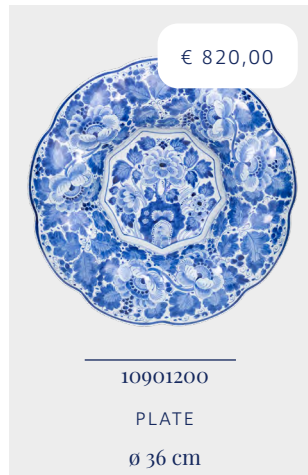

THE ORIGINAL BLUE