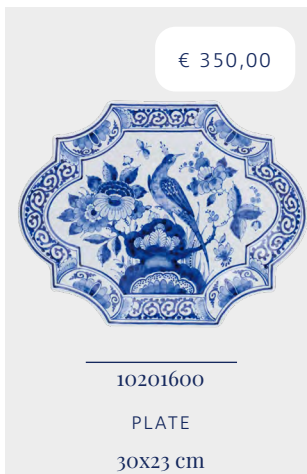

THE ORIGINAL BLUE