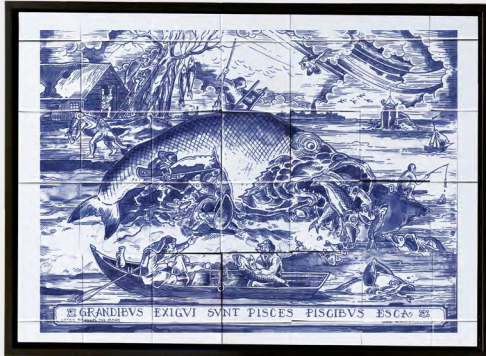

75X103 cm

€ 13.500,00

65800300

TILE PAINTING PISCES BRUEGEL
LIMITED EDITION: 10

103X75 cm

€ 2.475,00

65800400

PLATE EASTER ISLAND
LIMITED EDITION: 50