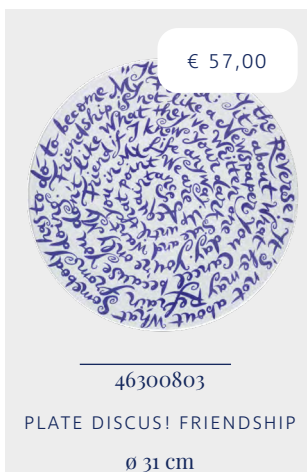

DISCUS! FRIENDSHIP

"It's precisely the Reverse! It's not about What Somebody has to dó to become My Friend; it's about What he may Refrain from doing. Friendship is not like a Newspaper you Cancel because you don't like What they've Written one day. You're only My Friend if I know your dark Side and want you in My Life anyway. Up until that point we are Acquaintances.